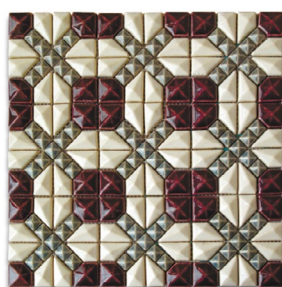

040.02
30x30x1 cm
Glossy