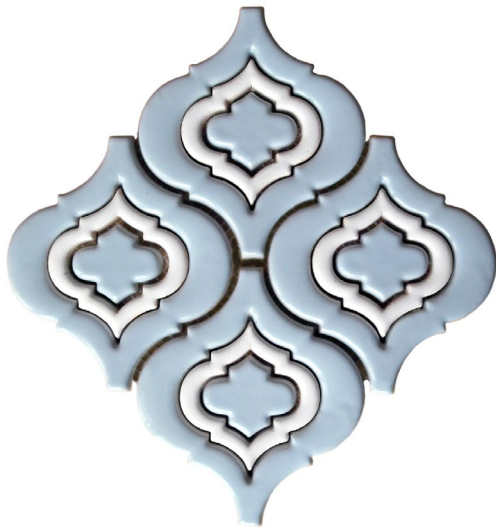

ARABESQUE

Endless dance of flowing lines. Simple and refined decor that will turn any area into an elegant palace.

060.01
28x30x1 cm
Glossy