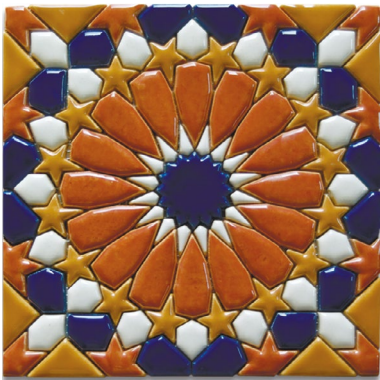

001.01
27,6x27,6x0,8 cm
Glossy

001.02
27,6x27,6x0,8 cm
Glossy

001.03
27,6x27,6x0,8 cm
Glossy

STAR OF MARRAKECH

Major elements of the tile will be seen from a distance, so this ornament is perfect for large rooms. This mosaic has several options for installation. The individual components will allow you to neatly arrange the space at the right size.

002.01.01
38,5x38,5x0,8 cm
Glossy

002.01.02
36,1x36,1x0,8 cm
Glossy

002.01.03
33,8x4,5x0,8 cm
Glossy

002.02.01
38,5x38,5x0,8 cm
Glossy

002.02.02
36,1x36,1x0,8 cm
Glossy

002.02.03
33,8x4,5x0,8 cm
Glossy

MOROCCAN DELIGHT

Traditional Moroccan pattern suits any classical interior and also looks pleasant in a modern home. Mosaics of such palette could've look nice as a spa zone finishing, pool decoration or a hammam decorative element.