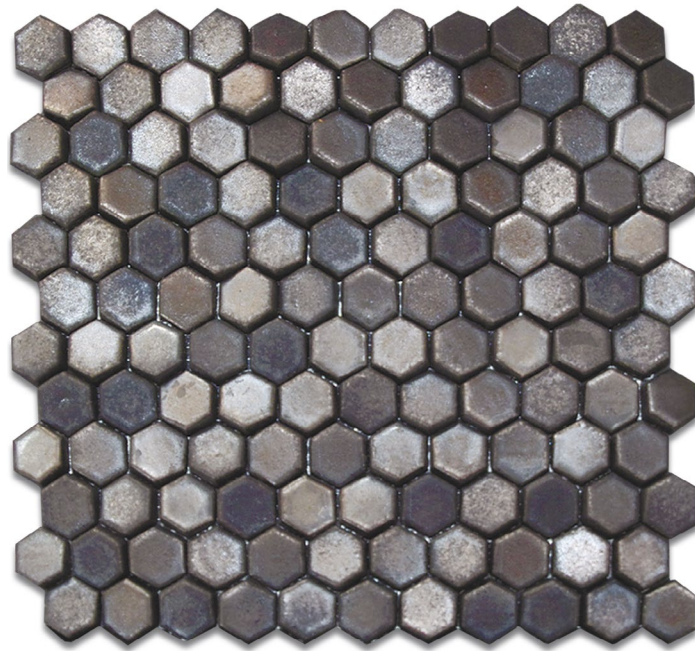

CARBON

Tiles are covered with a special glaze. Surface has a metallic reflection, partly matte and partly glossy. Passing by the wall, covered with observe a pleasant flickering. It will surely highlight any modern interior and will also serve as a good decoration for a bar stand.

029.01
26,5x28,5x0,9 cm
Metallic