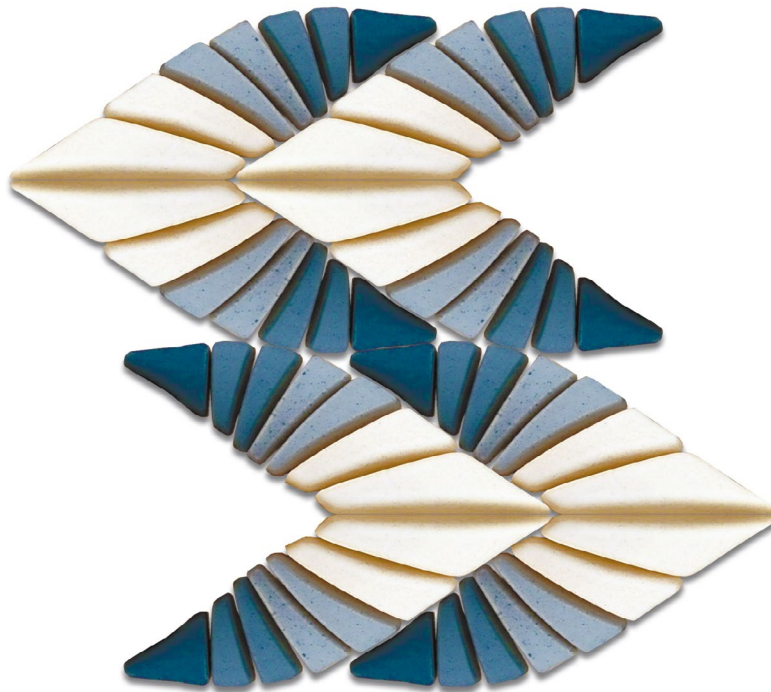

048.01
9,5x9,5x0,8 cm
Glossy

048.02
9,5x9,5x0,8 cm
Glossy

048.03
9,5x9,5x0,8 cm
Glossy

047.01
19x19x0,8 cm
Glossy

047.02
19x19x0,8 cm
Glossy

047.03
19x19x0,8 cm
Glossy

CELADON

Such mosaic could be laid into a different angle: vertical, horizontal or diagonal. The surface has a stretch of colors, from dark to light. Such pattern will make your apartment became the very special piece of art.