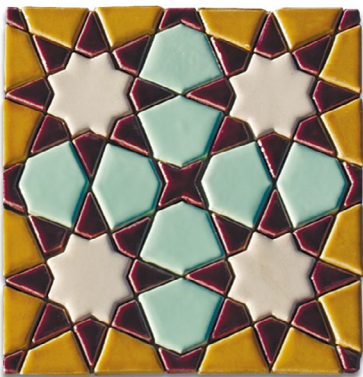

Traditional Moroccan pattern suits any classical interior and also looks pleasant in a modern home. Mosaics of such palette could've look nice as a spa zone finishing, pool decoration or a hammam decorative element.

010.01
25,5x25,5x0,8 cm
Glossy

010.02
25,5x25,5x0,8 cm
Glossy

010.03
25,5x25,5x0,8 cm
Matte & Metallic

DAWNING

Stylish colors will bring uniqueness into interior. As a new trend design, hexagon tiles will look nice for floor decoration.

012.01
28x24x0,8 cm
Matte

012.02
28x24x0,8 cm
Matte

012.03
28x24x0,8 cm
Matte & Metallic

013.01
27,5x27,5x0,8 cm
Glossy

013.02
27,5x27,5x0,8 cm
Glossy

013.03
27,5x27,5x0,8 cm
Glossy

DUNE

As in the rest of the Moroccan culture, where warm shades are dominant, this mosaic is no different. It would be appropriate to add light beige or golden sand color to the design of an entire space, so the overall impression could create warmth and comfort.

005.01
33,5x30,5x0,8 cm
Glossy

005.02
33,5x30,5x0,8 cm
Glossy

OASIS

3D mosaic looks like a carved surface. Tiles acquire their uniqueness because each one of them is painted by hand. Such colors would look good on a light tiles background. Mosaic will certainly attract attention and will definitely delight eyes of its viewer.