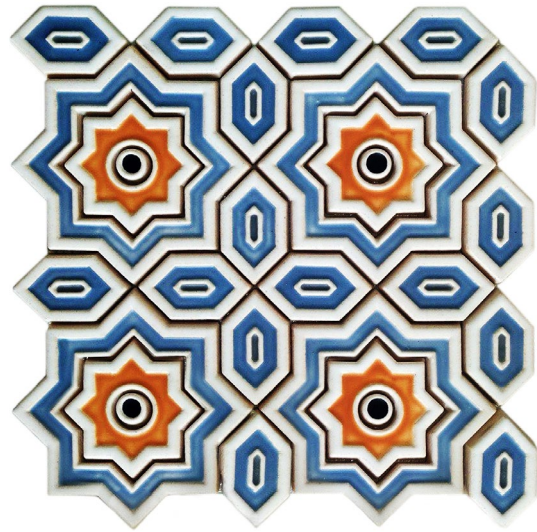

003.02
32x32x1 cm
Matte