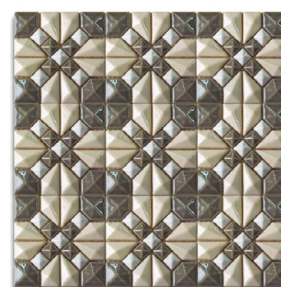

040.04
30x30x1 cm
Glossy