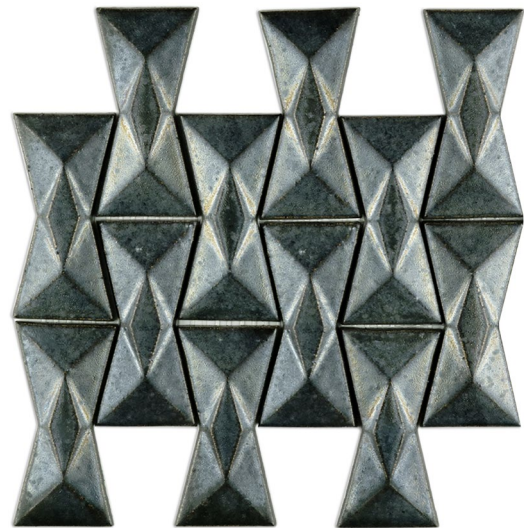

072.01
30x30x1,1 cm
Metallic