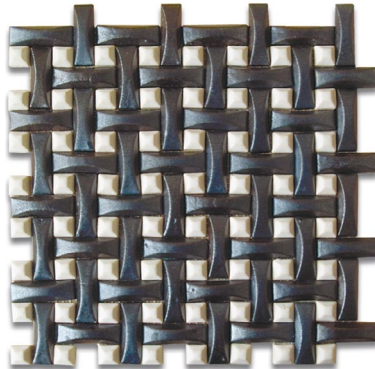

028.02.02
26,5x26,5x1 cm
Matte & Metallic