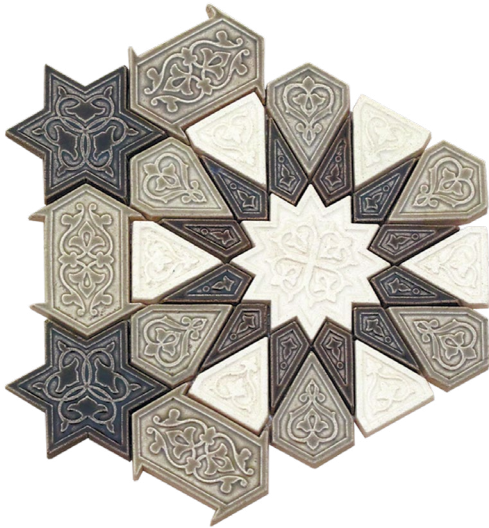

012.01
28x24x0,8 cm
Matte

012.02
28x24x0,8 cm
Matte

012.03
28x24x0,8 cm
Matte & Metallic

013.01
27,5x27,5x0,8 cm
Glossy

013.02
27,5x27,5x0,8 cm
Glossy

013.03
27,5x27,5x0,8 cm
Glossy

DUNE

As in the rest of the Moroccan culture, where warm shades are dominant, this mosaic is no different. It would be appropriate to add light beige or golden sand color to the design of an entire space, so the overall impression could create warmth and comfort.