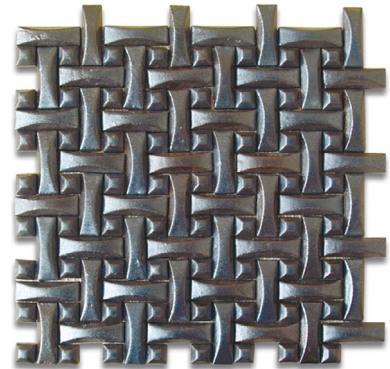

028.03.02
26,5x26,5x1 cm
Metallic