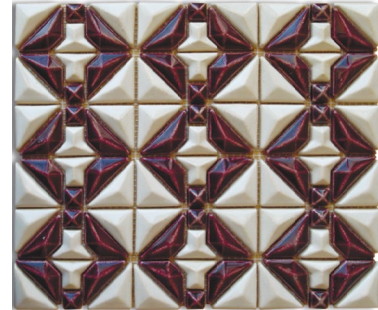

038.02
23x23x1 cm
Matte

037.02
23,5x23,5x1 cm
Matte

039.02
23,5x28,2x1 cm
Matte

038.04
23x23x1 cm
Glossy

037.04
23,5x23,5x1 cm
Glossy

039.04
23,5x28,2x1 cm
Glossy

HEXAGON

Stylish colors will bring uniqueness into interior.
As a new trend design, hexagon tiles will look nice for floor decoration.

071.01
24x24x0,8 cm
Matte

071.02
24x24x0,8 cm
Metallic

GENERAL INFORMATION

In this catalog, we show the tile designs that can decorate your home with unique taste. We are also glad to create individual projects and are open minded for collaboration with designers and architects. We continue evolving in order to please the growing demand for new mosaic ideas.