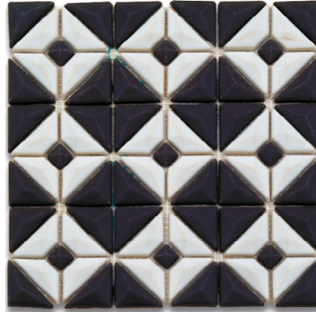

038.01
23x23x1 cm
Glossy

037.03
23,5x23,5x1 cm
Glossy

039.03
23,5x28,2x1 cm
Glossy

FROST

Textured mosaics will be the nice wall decoration for your home.
Cozy ornaments will make your space really warm and friendly.

038.02
23x23x1 cm
Matte

037.02
23,5x23,5x1 cm
Matte

039.02
23,5x28,2x1 cm
Matte

038.04
23x23x1 cm
Glossy

037.04
23,5x23,5x1 cm
Glossy

039.04
23,5x28,2x1 cm
Glossy

HEXAGON

Stylish colors will bring uniqueness into interior.
As a new trend design, hexagon tiles will look nice for floor decoration.