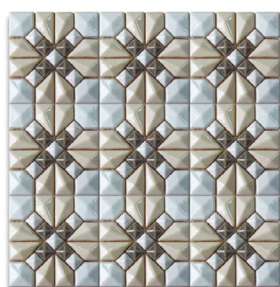

069.01.01
21x23x1 cm
Glossy

069.01.02
22,5x23x1 cm
Glossy

069.01.03
21x26x1 cm
Glossy

SCANDINAVIA

This mosaic was created based on the Scandinavian ornaments. For the ease of combination and its use in a single area, these elements are represented on the following pages and have similar color sets.