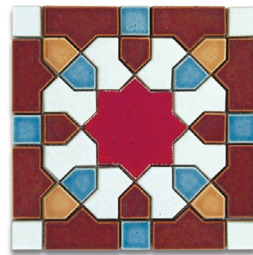

018.01.02
42x23x0,8 cm
Glossy

018.01.01
23x23x0,8 cm
Glossy

018.01.03
24,5x20,5x0,8 cm
Glossy

018.02.02
42x23x0,8 cm
Glossy

018.02.01
23x23x0,8 cm
Glossy

018.02.03
24,5x20,5x0,8 cm
Glossy

MOROCCAN LINE

Ceramic line that completes the interior look. Well known islamic pattern full of traditions will be the highlight of your room.

021.01
20,1x27x0,8 cm
Glossy

021.02
20,1x27x0,8 cm
Glossy

021.03
20,1x27x0,8 cm
Glossy

SUGAR

The pattern is designed in a square shape for easy combination with any square tiles or other materials. Soft colors combine harmoniously together with a timber in your countryside house.