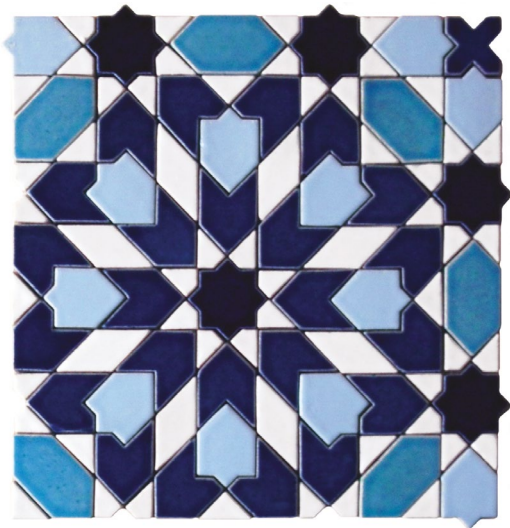

005.01
33,5x30,5x0,8 cm
Glossy

005.02
33,5x30,5x0,8 cm
Glossy

OASIS

3D mosaic looks like a carved surface. Tiles acquire their uniqueness because each one of them is painted by hand. Such colors would look good on a light tiles background. Mosaic will certainly attract attention and will definitely delight eyes of its viewer.

003.01
32x32x1 cm
Glossy

003.02
32x32x1 cm
Matte

CONSTELLATION

Constellation is a detailed pattern that will attract the ones who love rich ornaments of Eastern culture.

066.01
29x29x0,8 cm
Glossy

066.02
29x29x0,8 cm
Glossy

MIKA

This mosaic has a relief surface.
Glossy tiles gently reflect the light and matte tiles look like they've been sprinkled with a sugar powder.

004.01.01
25x25x1 cm
Matte & Glossy

004.02.01
25x25x1 cm
Glossy