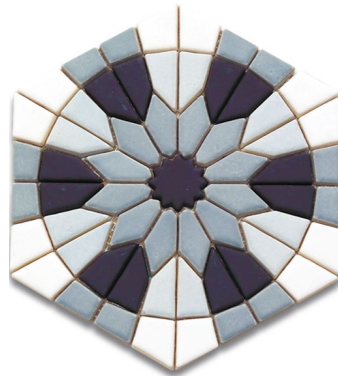

002.01.01
38,5x38,5x0,8 cm
Glossy

002.01.02
36,1x36,1x0,8 cm
Glossy

002.01.03
33,8x4,5x0,8 cm
Glossy

002.02.01
38,5x38,5x0,8 cm
Glossy

002.02.02
36,1x36,1x0,8 cm
Glossy

002.02.03
33,8x4,5x0,8 cm
Glossy

MOROCCAN DELIGHT

Traditional Moroccan pattern suits any classical interior and also looks pleasant in a modern home. Mosaics of such palette could've look nice as a spa zone finishing, pool decoration or a hammam decorative element.

010.01
25,5x25,5x0,8 cm
Glossy

010.02
25,5x25,5x0,8 cm
Glossy

010.03
25,5x25,5x0,8 cm
Matte & Metallic

DAWNING

Stylish colors will bring uniqueness into interior. As a new trend design, hexagon tiles will look nice for floor decoration.

012.01
28x24x0,8 cm
Matte

012.02
28x24x0,8 cm
Matte

012.03
28x24x0,8 cm
Matte & Metallic

013.01
27,5x27,5x0,8 cm
Glossy

013.02
27,5x27,5x0,8 cm
Glossy

013.03
27,5x27,5x0,8 cm
Glossy

DUNE

As in the rest of the Moroccan culture, where warm shades are dominant, this mosaic is no different. It would be appropriate to add light beige or golden sand color to the design of an entire space, so the overall impression could create warmth and comfort.