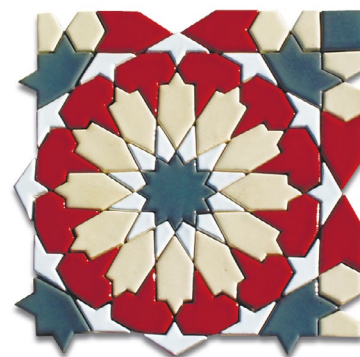

001.01
27,6x27,6x0,8 cm
Glossy

001.02
27,6x27,6x0,8 cm
Glossy

001.03
27,6x27,6x0,8 cm
Glossy

STAR OF MARRAKECH

Major elements of the tile will be seen from a distance, so this ornament is perfect for large rooms. This mosaic has several options for installation. The individual components will allow you to neatly arrange the space at the right size.

002.01.01
38,5x38,5x0,8 cm
Glossy

002.01.02
36,1x36,1x0,8 cm
Glossy

002.01.03
33,8x4,5x0,8 cm
Glossy

002.02.01
38,5x38,5x0,8 cm
Glossy

002.02.02
36,1x36,1x0,8 cm
Glossy

002.02.03
33,8x4,5x0,8 cm
Glossy

MOROCCAN DELIGHT

Traditional Moroccan pattern suits any classical interior and also looks pleasant in a modern home. Mosaics of such palette could've look nice as a spa zone finishing, pool decoration or a hammam decorative element.