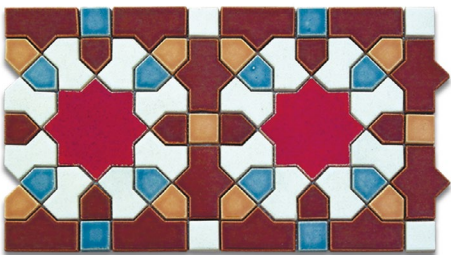

015.01
27x27x0,8 cm
Glossy

016.01
27x27x0,8 cm
Glossy

ARABIAN FLAVOUR

Bright option frieze suits the monochromatic color tile and delicate honey ornament would look great paired with marble or travertine.

011.01.02
14x24,5x0,8 cm
Glossy

011.01.01
14x14x0,8 cm
Glossy

011.01.03
12x14,5x0,8 cm
Glossy

011.02.02
14x24,5x0,8 cm
Glossy

011.02.01
14x14x0,8 cm
Glossy

011.02.03
12x14,5x0,8 cm
Glossy

ARABIAN FLAVOUR

Decorative frieze in Arabic style is fine for pool side decoration or doorways and windows frames. Small decorative element, such as this frieze, underlines any neutral surface.

018.01.02
42x23x0,8 cm
Glossy

018.01.01
23x23x0,8 cm
Glossy

018.01.03
24,5x20,5x0,8 cm
Glossy

018.02.02
42x23x0,8 cm
Glossy

018.02.01
23x23x0,8 cm
Glossy

018.02.03
24,5x20,5x0,8 cm
Glossy

MOROCCAN LINE

Ceramic line that completes the interior look. Well known islamic pattern full of traditions will be the highlight of your room.