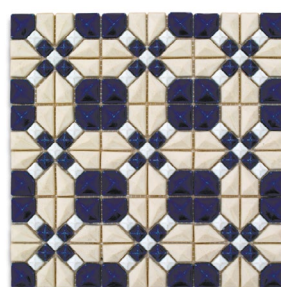

069.01.01
21x23x1 cm
Glossy

069.01.02
22,5x23x1 cm
Glossy

069.01.03
21x26x1 cm
Glossy

SCANDINAVIA

This mosaic was created based on the Scandinavian ornaments. For the ease of combination and its use in a single area, these elements are represented on the following pages and have similar color sets.

040.01
30x30x1 cm
Glossy

040.02
30x30x1 cm
Glossy

040.03
30x30x1 cm
Glossy

040.04
30x30x1 cm
Glossy

036.01
27,5x27,5x1 cm
Glossy

036.02
27,5x27,5x1 cm
Glossy

036.03
27,5x27,5x1 cm
Glossy

036.04
27,5x27,5x1 cm
Glossy