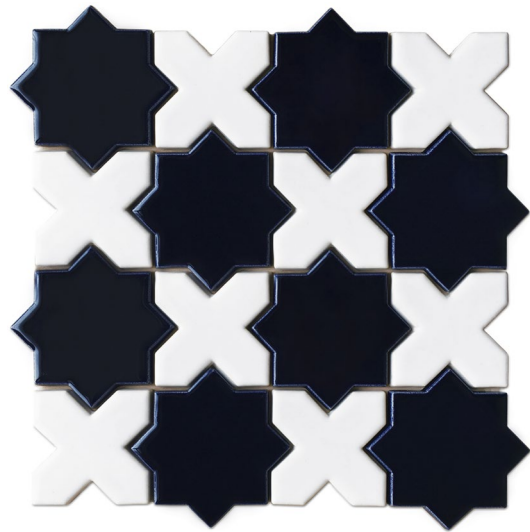

053.03
31x31x0,8 cm
Glossy