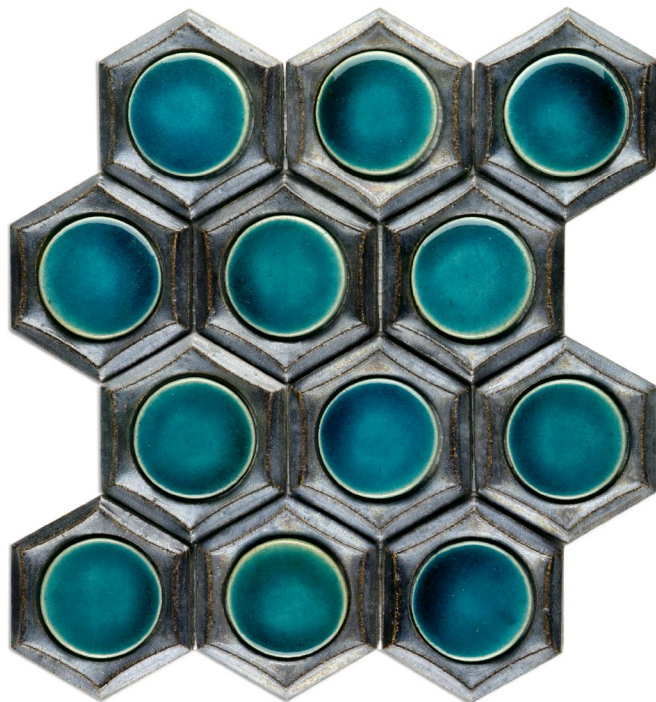

CROCODILE EYES

Look at these CROCODILE EYES! Fantastic crack glaze is so hypnotic. This tiles are really for the ones who want to be unique.

083.01
25,5x27x1,2 cm
Metallic & Glossy