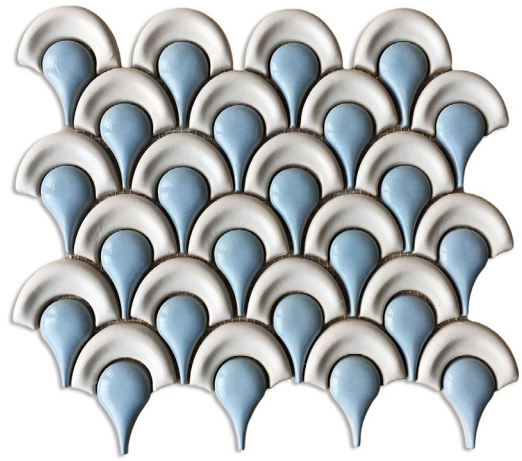

019.01
27x29x1,1 cm
Matte

SQUAMA

Bright and very original transformation of a squama shaped tiles.
Crackle and luster glazes will make you fall in love with this mosaics.

034.01
30x33x1,1 cm
Glossy

034.02
30x33x1,1 cm
Glossy & Matte

Tiles are covered with a special glaze. Surface has a metallic reflection, partly matte and partly glossy. Passing by the wall, covered with observe a pleasant flickering. It will surely highlight any modern interior and will also serve as a good decoration for a bar stand.