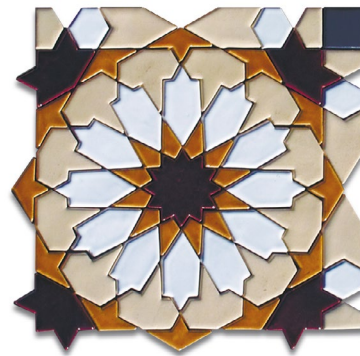

001.01
27,6x27,6x0,8 cm
Glossy

001.02
27,6x27,6x0,8 cm
Glossy

001.03
27,6x27,6x0,8 cm
Glossy

STAR OF MARRAKECH

Major elements of the tile will be seen from a distance, so this ornament is perfect for large rooms. This mosaic has several options for installation. The individual components will allow you to neatly arrange the space at the right size.

002.01.01
38,5x38,5x0,8 cm
Glossy

002.01.02
36,1x36,1x0,8 cm
Glossy

002.01.03
33,8x4,5x0,8 cm
Glossy

002.02.01
38,5x38,5x0,8 cm
Glossy

002.02.02
36,1x36,1x0,8 cm
Glossy

002.02.03
33,8x4,5x0,8 cm
Glossy

MOROCCAN DELIGHT

Traditional Moroccan pattern suits any classical interior and also looks pleasant in a modern home. Mosaics of such palette could've look nice as a spa zone finishing, pool decoration or a hammam decorative element.