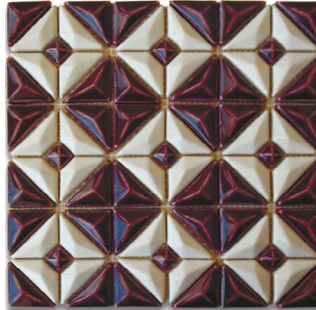

038.02
23x23x1 cm
Matte

037.02
23,5x23,5x1 cm
Matte

039.02
23,5x28,2x1 cm
Matte

038.04
23x23x1 cm
Glossy

037.04
23,5x23,5x1 cm
Glossy

039.04
23,5x28,2x1 cm
Glossy

HEXAGON

Stylish colors will bring uniqueness into interior.
As a new trend design, hexagon tiles will look nice for floor decoration.

071.01
24x24x0,8 cm
Matte

071.02
24x24x0,8 cm
Metallic

GENERAL INFORMATION

In this catalog, we show the tile designs that can decorate your home with unique taste. We are also glad to create individual projects and are open minded for collaboration with designers and architects. We continue evolving in order to please the growing demand for new mosaic ideas.