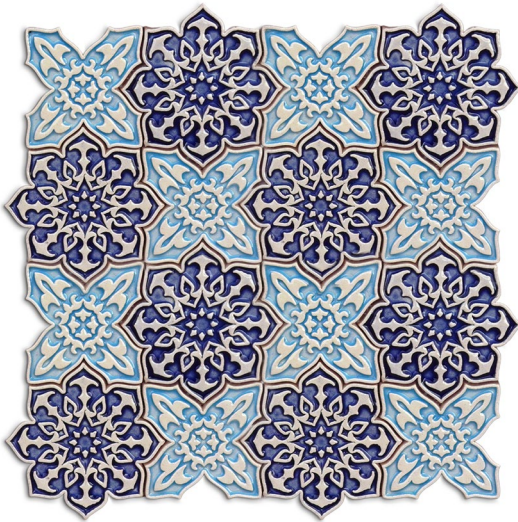

OLD WORLD

OLD WORLD is a perfect mosaic tile to underline your individual style. This is more than just a tile.

053.02
31x31x0,8 cm
Glossy

053.03
31x31x0,8 cm
Glossy

BARKHAN

BARKHAN mosaics is a special one. Hand painted textured surface is made for luxury look of your interior.