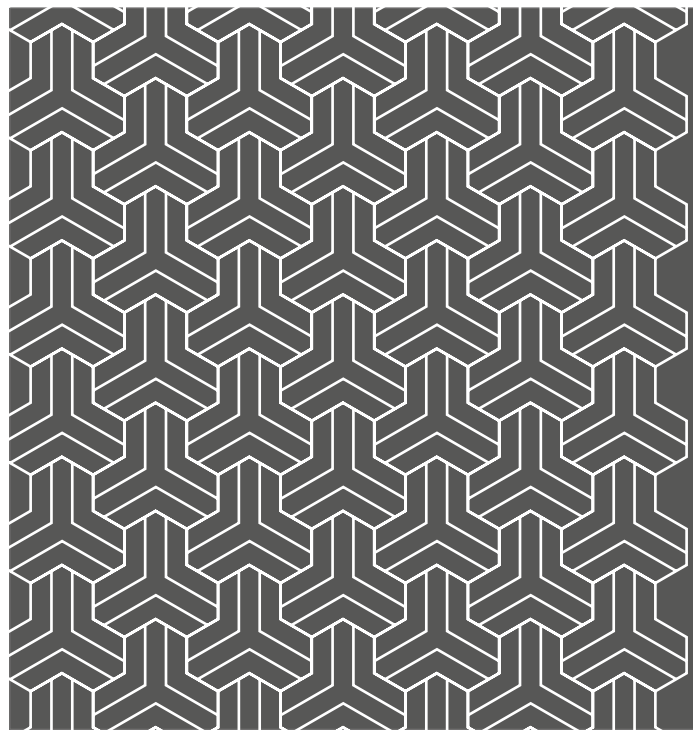

DETTILES

handmade ceramic mosaics