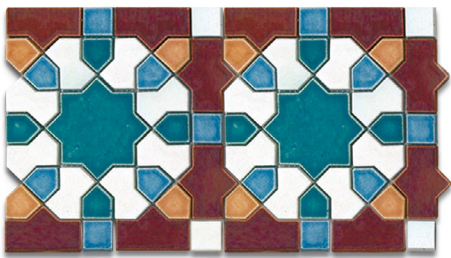

011.01.02
14x24,5x0,8 cm
Glossy

011.01.01
14x14x0,8 cm
Glossy

011.01.03
12x14,5x0,8 cm
Glossy

011.02.02
14x24,5x0,8 cm
Glossy

011.02.01
14x14x0,8 cm
Glossy

011.02.03
12x14,5x0,8 cm
Glossy

ARABIAN FLAVOUR

Decorative frieze in Arabic style is fine for pool side decoration or doorways and windows frames. Small decorative element, such as this frieze, underlines any neutral surface.

018.01.02
42x23x0,8 cm
Glossy

018.01.01
23x23x0,8 cm
Glossy

018.01.03
24,5x20,5x0,8 cm
Glossy

018.02.02
42x23x0,8 cm
Glossy

018.02.01
23x23x0,8 cm
Glossy

018.02.03
24,5x20,5x0,8 cm
Glossy

MOROCCAN LINE

Ceramic line that completes the interior look. Well known islamic pattern full of traditions will be the highlight of your room.