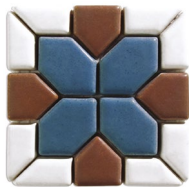

Matte glaze creates the effect of natural stone.
This figure was created based on Byzantine ornaments.
The pattern is great for floor design and outdoor facing.

046.01
9,5x9,5x0,8 cm
Matte

046.02
9,5x9,5x0,8 cm
Matte