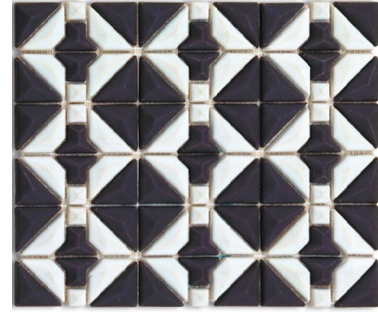

038.02
23x23x1 cm
Matte

037.02
23,5x23,5x1 cm
Matte

039.02
23,5x28,2x1 cm
Matte

038.04
23x23x1 cm
Glossy

037.04
23,5x23,5x1 cm
Glossy

039.04
23,5x28,2x1 cm
Glossy

HEXAGON

Stylish colors will bring uniqueness into interior.
As a new trend design, hexagon tiles will look nice for floor decoration.