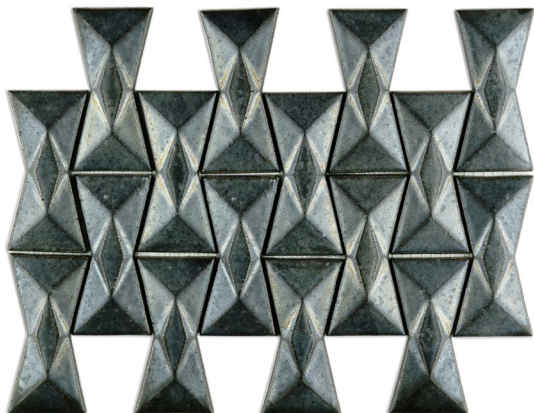

CARBON

Such texture creates effects of the integral wattled canvas. The contemporary rhythm of mosaics will definitely make your interior look special. The kind of texture disposes to the direct illumination. It is appropriate for public apartments, for example at the office or at the hotel lobby.