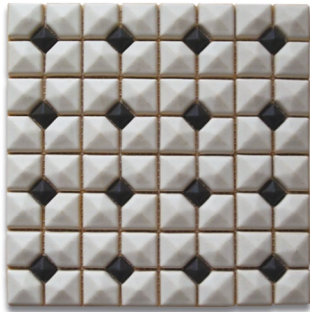

038.01
23x23x1 cm
Glossy

037.03
23,5x23,5x1 cm
Glossy

039.03
23,5x28,2x1 cm
Glossy

FROST

Textured mosaics will be the nice wall decoration for your home.
Cozy ornaments will make your space really warm and friendly.

038.02
23x23x1 cm
Matte

037.02
23,5x23,5x1 cm
Matte

039.02
23,5x28,2x1 cm
Matte

038.04
23x23x1 cm
Glossy

037.04
23,5x23,5x1 cm
Glossy

039.04
23,5x28,2x1 cm
Glossy

HEXAGON

Stylish colors will bring uniqueness into interior.
As a new trend design, hexagon tiles will look nice for floor decoration.