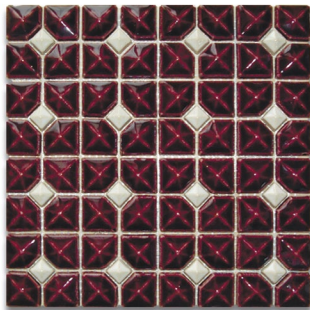

038.01
23x23x1 cm
Glossy

037.03
23,5x23,5x1 cm
Glossy

039.03
23,5x28,2x1 cm
Glossy

FROST

Textured mosaics will be the nice wall decoration for your home.
Cozy ornaments will make your space really warm and friendly.

038.02
23x23x1 cm
Matte

037.02
23,5x23,5x1 cm
Matte

039.02
23,5x28,2x1 cm
Matte

038.04
23x23x1 cm
Glossy

037.04
23,5x23,5x1 cm
Glossy

039.04
23,5x28,2x1 cm
Glossy

HEXAGON

Stylish colors will bring uniqueness into interior.
As a new trend design, hexagon tiles will look nice for floor decoration.