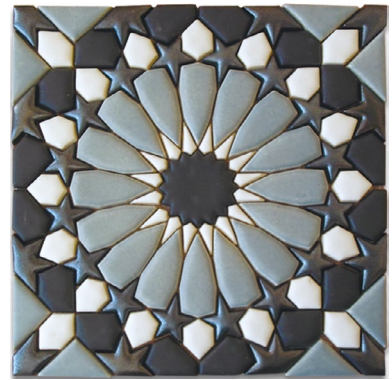

010.03
25,5x25,5x0,8 cm
Matte & Metallic