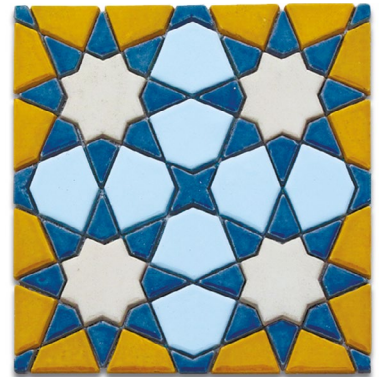

001.01
27,6x27,6x0,8 cm
Glossy

001.02
27,6x27,6x0,8 cm
Glossy

001.03
27,6x27,6x0,8 cm
Glossy

STAR OF MARRAKECH

Major elements of the tile will be seen from a distance, so this ornament is perfect for large rooms. This mosaic has several options for installation. The individual components will allow you to neatly arrange the space at the right size.

Traditional Moroccan pattern suits any classical interior and also looks pleasant in a modern home. Mosaics of such palette could've look nice as a spa zone finishing, pool decoration or a hammam decorative element.

012.01
28x24x0,8 cm
Matte

012.02
28x24x0,8 cm
Matte

012.03
28x24x0,8 cm
Matte & Metallic

013.01
27,5x27,5x0,8 cm
Glossy

013.02
27,5x27,5x0,8 cm
Glossy

013.03
27,5x27,5x0,8 cm
Glossy

DUNE

As in the rest of the Moroccan culture, where warm shades are dominant, this mosaic is no different. It would be appropriate to add light beige or golden sand color to the design of an entire space, so the overall impression could create warmth and comfort.

005.01
33,5x30,5x0,8 cm
Glossy

005.02
33,5x30,5x0,8 cm
Glossy

OASIS

3D mosaic looks like a carved surface. Tiles acquire their uniqueness because each one of them is painted by hand. Such colors would look good on a light tiles background. Mosaic will certainly attract attention and will definitely delight eyes of its viewer.